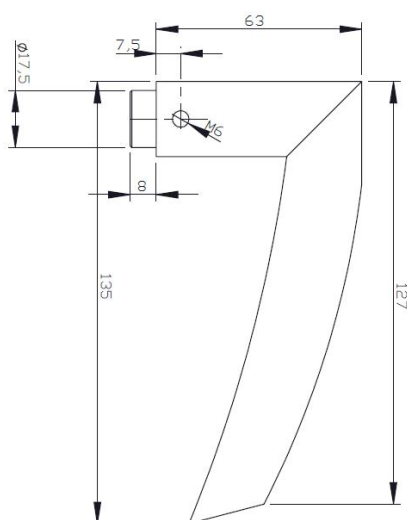

PRODUCT SHEET

Description:

Door Lock Alu Handle "Luthor", SS-Look, 8x8x100mm Split Spindle

Item number:

27.20.201-2

Units	Box	Carton	HS Code	Barcode
Pair	1	20	7616991099	 5704866480710

SISO A/S

Mileparken 11
DK-2740 Skovlunde
Denmark
VAT: DK 24786013