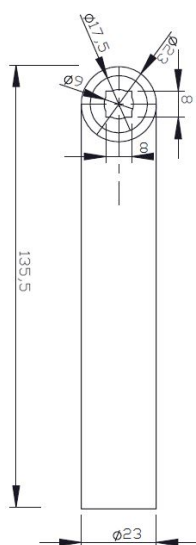

PRODUCT SHEET

Description:

Door Lock Alu Handle "Luthor", SS-Look, 8x8x100mm Split Spindle

Item number:

27.20.201-2

Units	Box	Carton	HS Code	Barcode
Pair	1	20	7616991099	 5704866480710

SISO A/S

Mileparken 11
DK-2740 Skovlunde
Denmark
VAT: DK 24786013