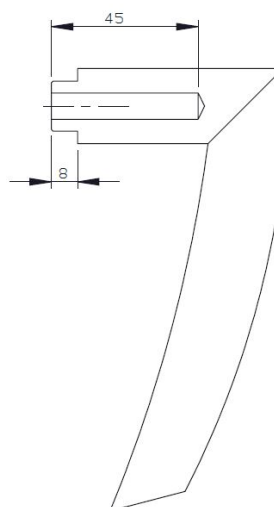

PRODUCT SHEET

Description:

Door Lock Alu Handle "Luthor", SS-Look, 8x8x100mm Split Spindle

Item number:

27.20.201-2

Units	Box	Carton	HS Code	Barcode
Pair	1	20	7616991099	 5704866480710

SISO A/S

Mileparken 11
DK-2740 Skovlunde
Denmark
VAT: DK 24786013